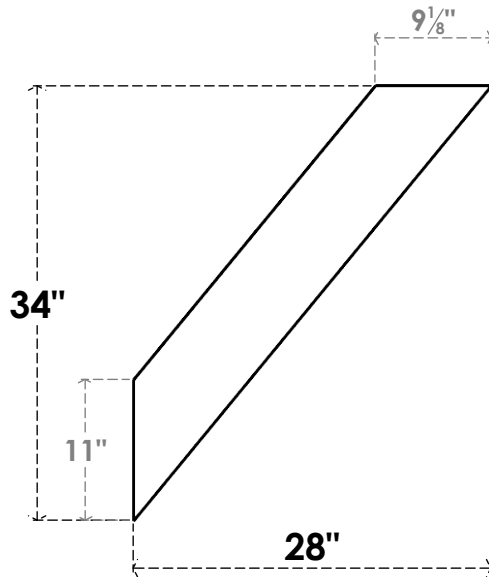

ITEM NUMBER: BRCPC040X28000X34000TRA

4"W X 28"D X 34"H TRADITIONAL ARCHITECTURAL GRADE PVC CLOSED KNEE BRACE

SIDE PROFILE

FRONT PROFILE

ISOMETRIC

EKENA MILLWORK
2300 WEST MAIN ST.
CLARKSVILLE, TX 75426
TOLL FREE: 866-607-0453
WWW.EKENAMILLWORK.COM