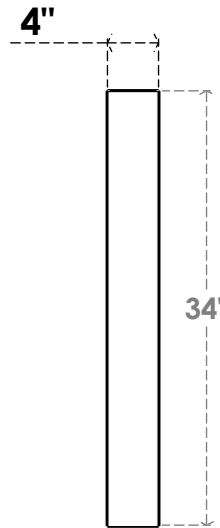

ITEM NUMBER: BRCPC040X28000X34000TRA

4"W X 28"D X 34"H TRADITIONAL ARCHITECTURAL GRADE PVC CLOSED KNEE BRACE

SIDE PROFILE

FRONT PROFILE

ISOMETRIC

EKENA MILLWORK
2300 WEST MAIN ST.
CLARKSVILLE, TX 75426
TOLL FREE: 866-607-0453
WWW.EKENAMILLWORK.COM

NOTES

1. INSTALLATION TO BE COMPLETED IN ACCORDANCE WITH MANUFACTURER'S SPECIFICATIONS.
2. DRAWING MAY NOT BE TO SCALE
3. THIS DRAWING IS INTENDED FOR DESIGN AND PLANNING PURPOSES ONLY.
4. ALL INFORMATION CONTAINED HEREIN WAS CURRENT AT THE TIME OF DEVELOPMENT BUT MUST BE REVIEWED AND APPROVED BY THE PRODUCT MANUFACTURER TO BE CONSIDERED ACCURATE.
5. ARCHITECTURAL GRADE PVC PRODUCTS ARE MADE FROM EXPANDED CELLULAR PVC AND COME NATURALLY WHITE BUT MAY BE PAINTED